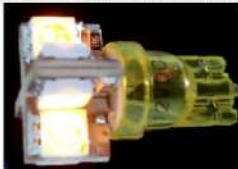

194-8HP3 Amber

Voltage: 12/ 24 VDC Available.
Colors: R/A/G/B/W