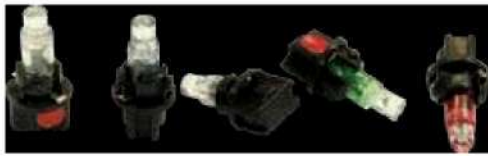

## T5mm & T10mm LED Wedge Base Lights

T5 wedge 1 Led

T 5 wedge 1 Hi Power

T5mm Neowedge LED

T5 wedge 1 Led + Socket

B8.5 - 90 degree

B8.5 Hi Power

194-1A

194-1R(90d)

S9-1B

E10-1R(90d)

194-4A

\*194-1A: T10 wedge 1 Amber (color available Red, Amber, White, Green, Blue)

\*194-1R(90d): T8 wedge (90 degree) (~ditto~) \*S9-1B: T10 Ba9s 1 Blue Led (~ ditto ~)

\*E10-1R(90d): T8 E10 1 Red Led (~ditto~)\*194-4A: T10 wedge 4 Amber Led (~ditto~)