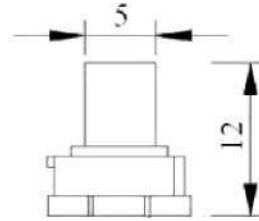

## T5mm & T10mm LED Wedge Base Lights

T5 wedge 1 Led

T 5 wedge 1 Hi Power

T5mm Neowedge LED

T5 wedge 1 Led + Socket

B8.5 - 90 degree

B8.5 Hi Power

194-1A